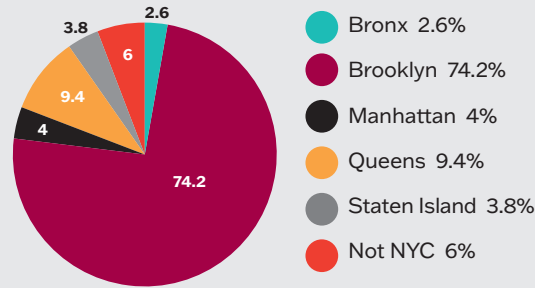

FAST FACTS

2024-25

BROOKLYN.EDU

A Brooklyn College degree adds an average of

\$41,500

to a graduate's annual earnings.

That's **\$1.7 MILLION** over a lifetime.

New York State taxpayer return on money invested in Brooklyn College is **3.7x**.

The benefit of Brooklyn College to society is

\$6.9 BILLION

over the course of students' working lives.

Student Enrollment by Race/Ethnicity

UNDERGRADUATE

GRADUATE

- American Indian or Alaskan Native
- Asian
- Black or African American
- Hispanic/Latino
- Native Hawaiian or Other Pacific Islander
- Nonresident
- Two or More Races
- White

Student Enrollment

Total, Fall 2024: 14,319

Degrees and Certificates Awarded

Total, 2024: 3,498

FAST

FACTS

2024-25

BROOKLYN.EDU

Student Enrollment by Borough

Full-Time Faculty

Total, Fall 2024: 429

Tuition and Fees

	Undergraduate	Graduate
Tuition	\$6,930	\$11,090
Fees	\$320	\$226
Total Tuition and Fees	\$7,250	\$11,316

85.8% of first-year students receive financial aid.