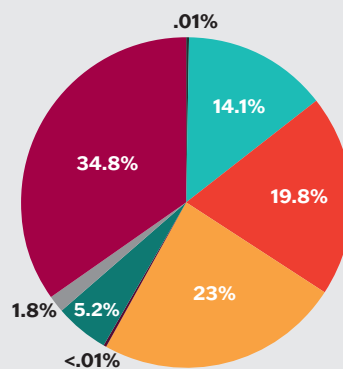

FAST FACTS

2024-25

BROOKLYN.EDU

A Brooklyn College degree adds an average of

\$41,500

to a graduate's annual earnings.

That's **\$1.7 MILLION** over a lifetime.

New York State taxpayer return on money invested in Brooklyn College is **3.7x**.

The benefit of Brooklyn College to society is

\$6.9 BILLION

over the course of students' working lives.

Student Enrollment by Race/Ethnicity

UNDERGRADUATE

GRADUATE

- American Indian or Alaskan Native
- Asian
- Black or African American
- Hispanic/Latino
- Native Hawaiian or Other Pacific Islander
- Nonresident
- Two or More Races
- White

Student Enrollment

Total, Fall 2024: 14,319

Degrees and Certificates Awarded

Total, 2024: 3,498

FAST

FACTS

2024-25

BROOKLYN.EDU

Student Enrollment by Borough

Full-Time Faculty

Total, Fall 2024: 429

Tuition and Fees

	Undergraduate	Graduate
Tuition	\$6,930	\$11,090
Fees	\$320	\$226
Total Tuition and Fees	\$7,250	\$11,316

85.8% of first-year students receive financial aid.