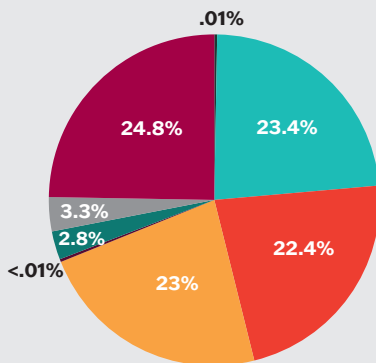

FAST FACTS

2024-25

BROOKLYN.EDU

A Brooklyn College degree adds an average of

\$41,500

to a graduate's annual earnings.

That's **\$1.7 MILLION** over a lifetime.

New York State taxpayer return on money invested in Brooklyn College is **3.7x**.

The benefit of Brooklyn College to society is

\$6.9 BILLION

over the course of students' working lives.

Student Enrollment by Race/Ethnicity

UNDERGRADUATE

GRADUATE

- American Indian or Alaskan Native
- Asian
- Black or African American
- Hispanic/Latino
- Native Hawaiian or Other Pacific Islander
- Nonresident
- Two or More Races
- White